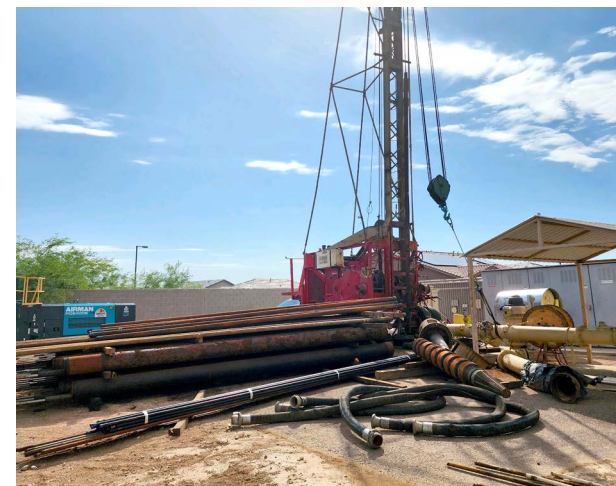

2x 60T Pump Rigs

1x 40T Pump Rig

1x 17T Crane

1x 15T Pump Rig

1x 25T Crane

1x 28T Cable Tool Rig

Precision Electric Motor & Pump Services

- Custom Fabricated Booster Pump Stations 5 – 500 Horsepower
- Maintenance & Repair Services
- Electrical Instrumentation & Control Services
- Piping, Valves, Flowmeters, & Flow Control Devices
- Preventative Maintenance
- Vertical Turbine Pump Repair and Maintenance